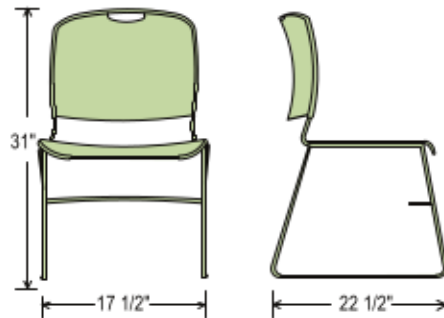

8500 Series

HIGH TECH ULTRA COMPACT STACK CHAIR

MODEL 8510 SHOWN

SPECS:

- Features an 11 mm solid steel rod with chrome plated frame
- Injection molded textured polypropylene plastic seat and back
- Specialized polycarbonate glide with enhanced notching system for secure fit
- Reinforced underseat ribbing and EZ-Grip handle for added durability when lifting and stacking
- Optional ganging clamps available
- Can stack up to 40 high on DY85 dolly
- Optional removable bookrack & tablet arm; Tablet arm measures 11 1/2" x 20" laminated in Black
- 300lb. weight capacity

DIMENSIONS:

OVERALL: 31"H X 19 3/4"W X 22"D

SEAT: 17"H X 17 1/2"W X 17 1/4"D

TABLET DIMENSIONS:
11"W x 20"D

MODEL 8508 W/TABLER AND BRBS
The 8500 Series chair with the optional R/L Tablet and Book Rack

**300lb.
weight
capacity!**

COLOR OPTIONS

AVAILABLE ACCESSORIES

USE WITH:

Model #DY85
Stacking
Chair Dolly
CAPACITY: HOLDS UP TO 40
STACK CHAIRS (8500 SERIES)