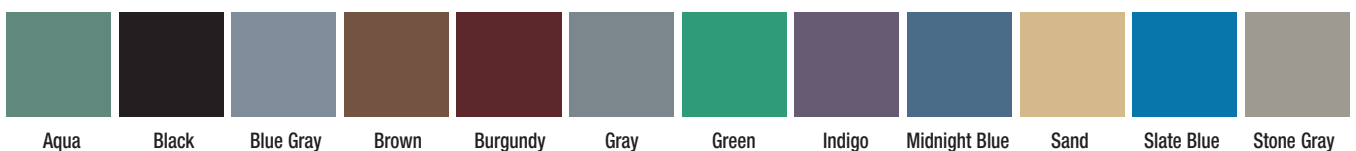

FEATURES:

- Seat: Durable, one piece, rotationally molded design for increased strength. Constructed of high impact “no break” polyethylene. Molded-in threaded steel inserts provide for tamper-resistant, “steel-to-steel” attachment to base frame
- Can be used in Straight, U-Shaped or Corner ‘L’ arrangements
- Easy to clean, sanitize & maintain
- 2000 lb. Static Load
- Multiple Configurations from 1 to 4 seats, with and without arms
- Frames are available with tamper-resistant, glides or bolt to floor options
- Flame Retardant (passes Cal 133)
- Manufactured to ISO Quality Standards in the USA

Available in