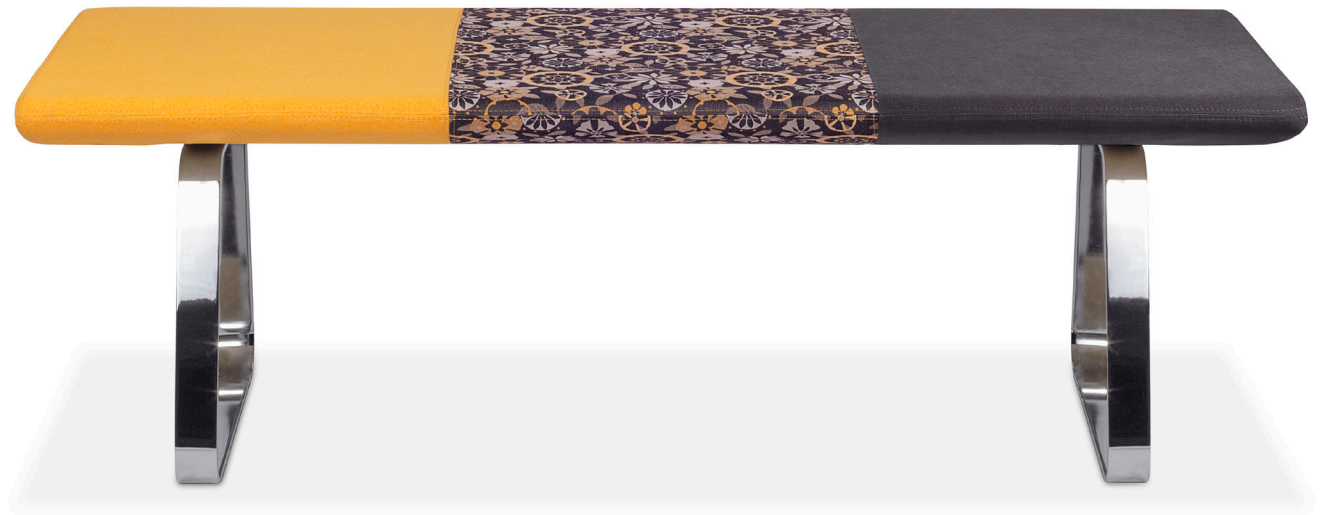

Chico benches

low-profile seats that elevate a space

bay 
product

great things happen in a chair

features

- Design delivers ample seating space without overpowering the room.
- Choice of 60" or 40" long length.
- Option to upholster the bench side wedge shapes and each seat section in different fabrics.
- 2000 lb max weight.
- 6 year warranty.

Design by
Hindenes, Berg
& Knudsen

Studio KBH is made up of designers Steinar Hindenes, Anders Berg and Petter Knudsen. The trio were all educated at Bergen Academy of Art

and Design. KBH mainly works with furniture, product and interior designs, but is also involved in a series of project based design initiatives. In partnership with manufacturers, they aim to create material and production driven objects with a distinct character.

options

bases

Brushed steel
fixed-height base.

Polished steel
fixed-height base.