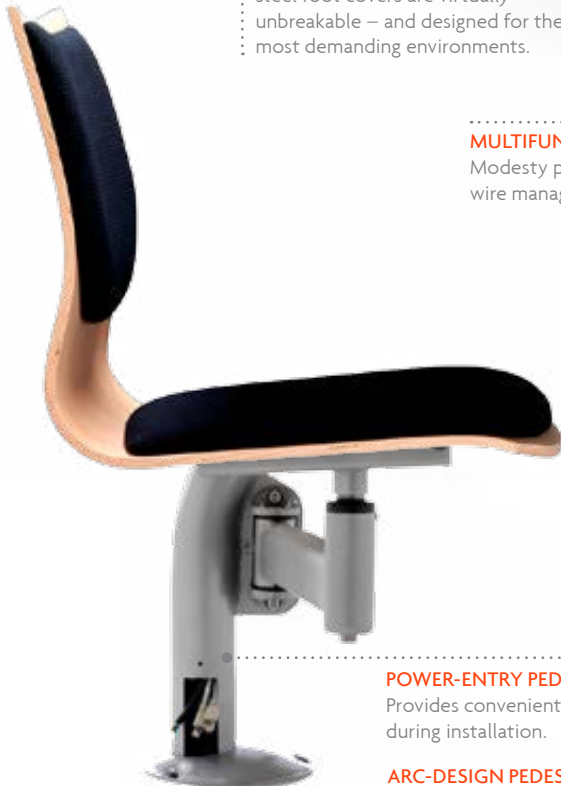

CONNECTIVITY SOLUTIONS

Under-table or top-mounted access to integrated modular Power/Data system.

ABUSE-PROOF FOOT COVERS

Ultra-rugged toughened stamped steel foot covers are virtually unbreakable – and designed for the most demanding environments.

MULTIFUNCTIONAL DESIGN

Modesty panels doubles as a wire management channel.

POWER-ENTRY PEDESTAL

Provides convenient access to power and data connections during installation.

ARC-DESIGN PEDESTAL

A single length of rugged round steel tubing is precision-formed to eliminate sharp corners and the possibility of welding imperfections.

AUTO-RETURN SWINGARM

Rugged swingarm design with internal torsion spring provides full access, then returns to flush position when not in use.

COMPREHENSIVE SEAT OPTIONS

Thesi Plus can be supplied with a wide variety of premium seat styles and designs, ranging from fully upholstered, polymer and mesh.