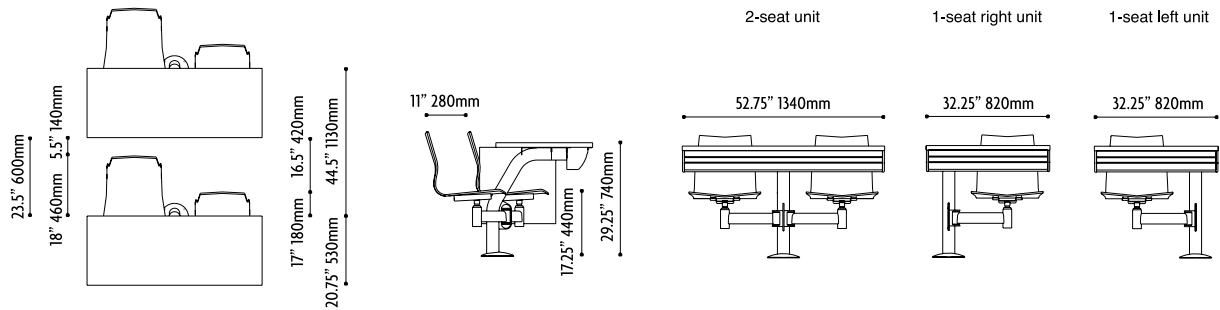

DEPTH 21" (530 mm) (Standard) 18" (460 mm) Special dimension

COLOR Beech wood (Standard) Special laminate color

FRAME

Gray powder coated steel (Standard)

Special laminate color (minimum 200 pcs)

OPTIONS

Cable management grommet hole

Cut out for power duplexes for both tabletop and under table

Wire management

* All models comes standard with all metal components in gray

DIMENSIONS: THESI

MODEL 6601

MODEL 6602

MODEL 6800