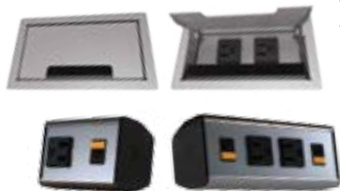

DEPTH 21" (530 mm) (Standard) 18" (460 mm) Special dimension

COLOR Beech wood (Standard) Special laminate color

FRAME

Gray powder coated steel (Standard)

Special laminate color (minimum 200 pcs)

OPTIONS

Cable management grommet hole

Cut out for power duplexes for both tabletop and under table

Wire management

* All models comes standard with all metal components in gray

DIMENSIONS: THESI

MODEL 6601

MODEL 6602

MODEL 6800