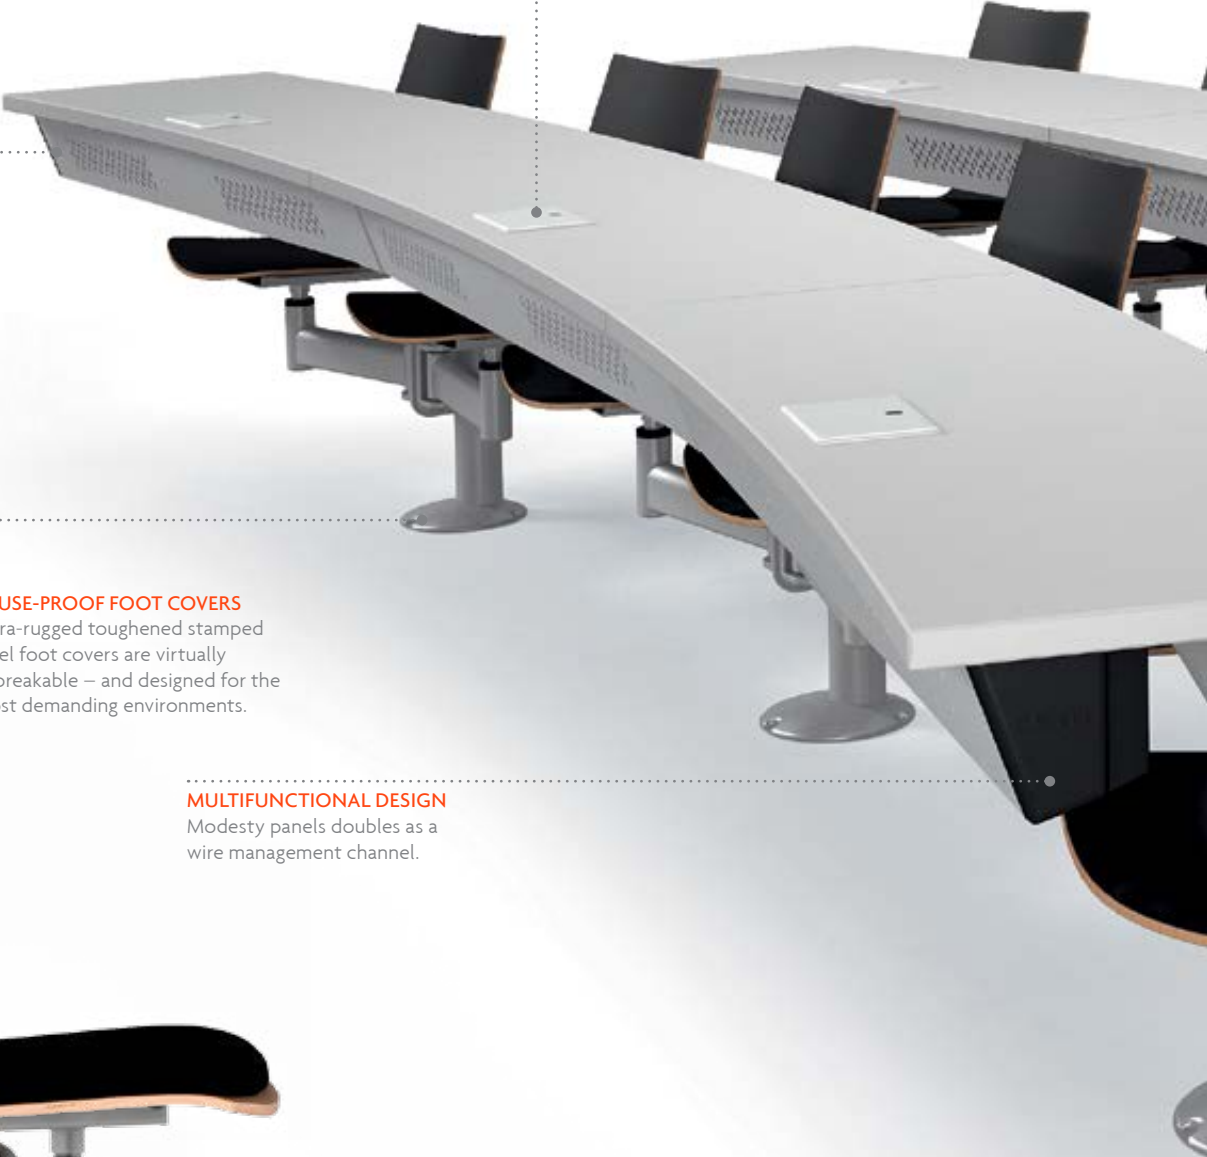

CONNECTIVITY SOLUTIONS

Under-table or top-mounted access to integrated modular Power/Data system.

ABUSE-PROOF FOOT COVERS

Ultra-rugged toughened stamped steel foot covers are virtually unbreakable – and designed for the most demanding environments.

MULTIFUNCTIONAL DESIGN

Modesty panels doubles as a wire management channel.

POWER-ENTRY PEDESTAL

Provides convenient access to power and data connections during installation.

ARC-DESIGN PEDESTAL

A single length of rugged round steel tubing is precision-formed to eliminate sharp corners and the possibility of welding imperfections.

AUTO-RETURN SWINGARM

Rugged swingarm design with internal torsion spring provides full access, then returns to flush position when not in use.

COMPREHENSIVE SEAT OPTIONS

Thesi Plus can be supplied with a wide variety of premium seat styles and designs, ranging from fully upholstered, polymer and mesh.

360° OF DESIGN

Unique design provides increased legroom and elegant appearance, with a 360° swivel.

SILENT-ROTATION SEAT BASE

Seat support cylinders provide full rotation and automatically align with table when not occupied. Adjustable height cylinders also available.