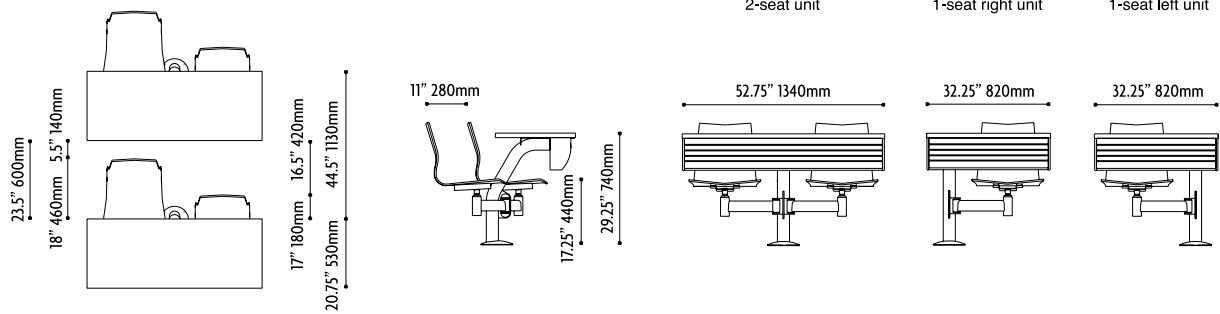

DEPTH 21" (530 mm) (Standard) 18" (460 mm) Special dimension

COLOR Beech wood (Standard) Special laminate color

FRAME

Gray powder coated steel (Standard)

Special laminate color (minimum 200 pcs)

OPTIONS

Cable management grommet hole

Cut out for power duplexes for both tabletop and under table

Wire management

* All models comes standard with all metal components in gray

DIMENSIONS: THESI

MODEL 6601

MODEL 6602

MODEL 6800